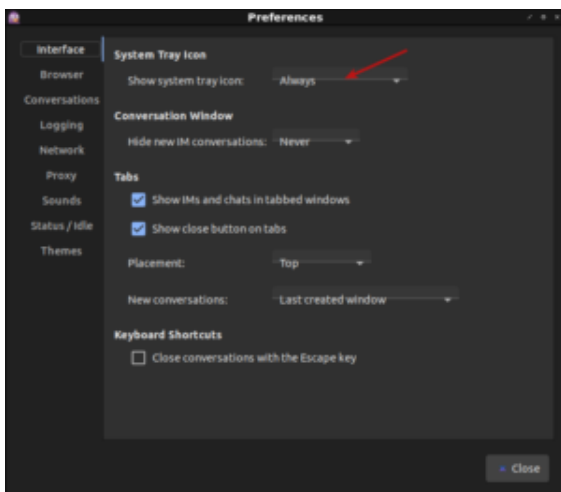

Minimize Pidgin to Tray

I'd been trying to figure out how to minimize Pidgin to the tray and finally figured it out. It turns out, it's easier than I'd expected.

Lately, I've been lurking a few of the Lubuntu IRC channels. This means leaving a chat client open and I figured I might as well use the default and Pidgin used to be pretty good back when I still regularly used IRC. Seriously, IRC has been around for a long, long time – eons in Internet time.

It also turns out I should have used a search engine. That would have saved so much time.

Open Pidgin, click on Tools, click on Preferences, and set it to always show the system tray icon. That's all it takes.